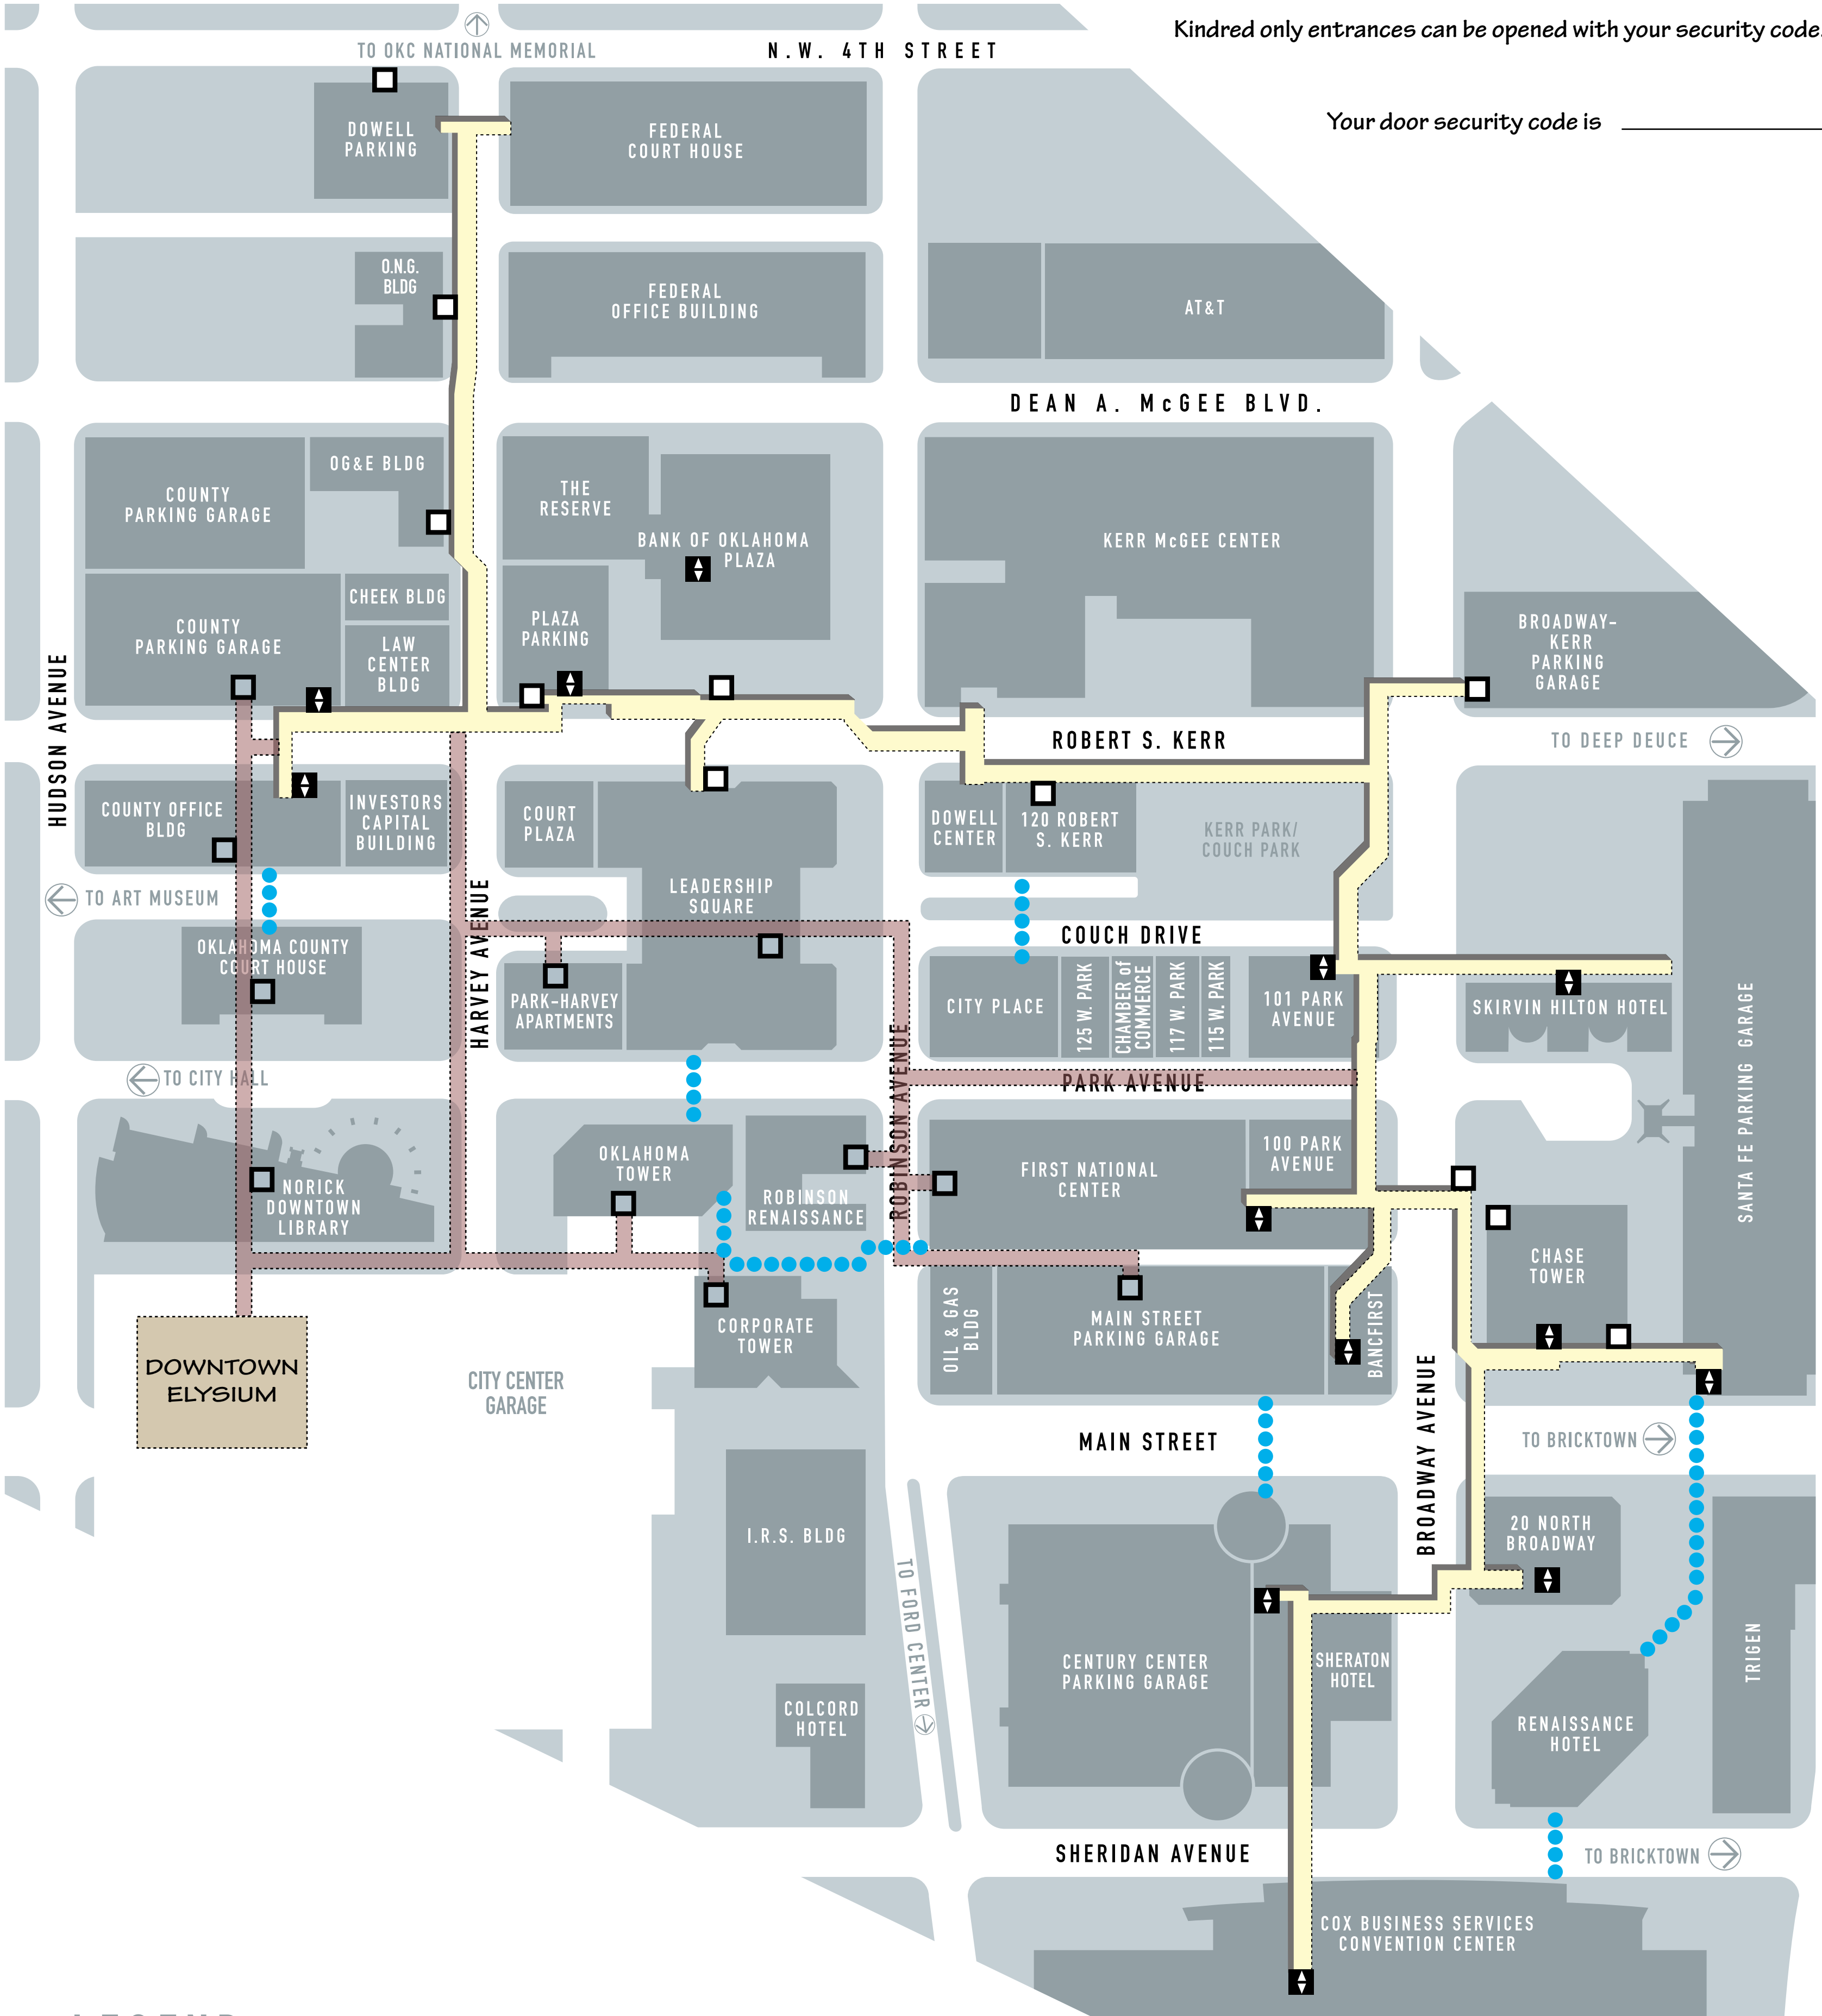

# Oklahoma City Underground

Kindred only entrances can be opened with your security code.

Your door security code is \_\_\_\_\_

## LEGEND

- MORTAL UNDERGROUND
- KINDRED UNDERGROUND
- ELEVATOR ACCESS
- BUILDING ACCESS
- KINDRED ONLY ACCESS
- SKYWALKS

## LEGEND

- MORTAL UNDERGROUND
- KINDRED UNDERGROUND

ELEVATOR ACCESS

BUILDING ACCESS

KINDRED ONLY ACCESS

SKYWALKS