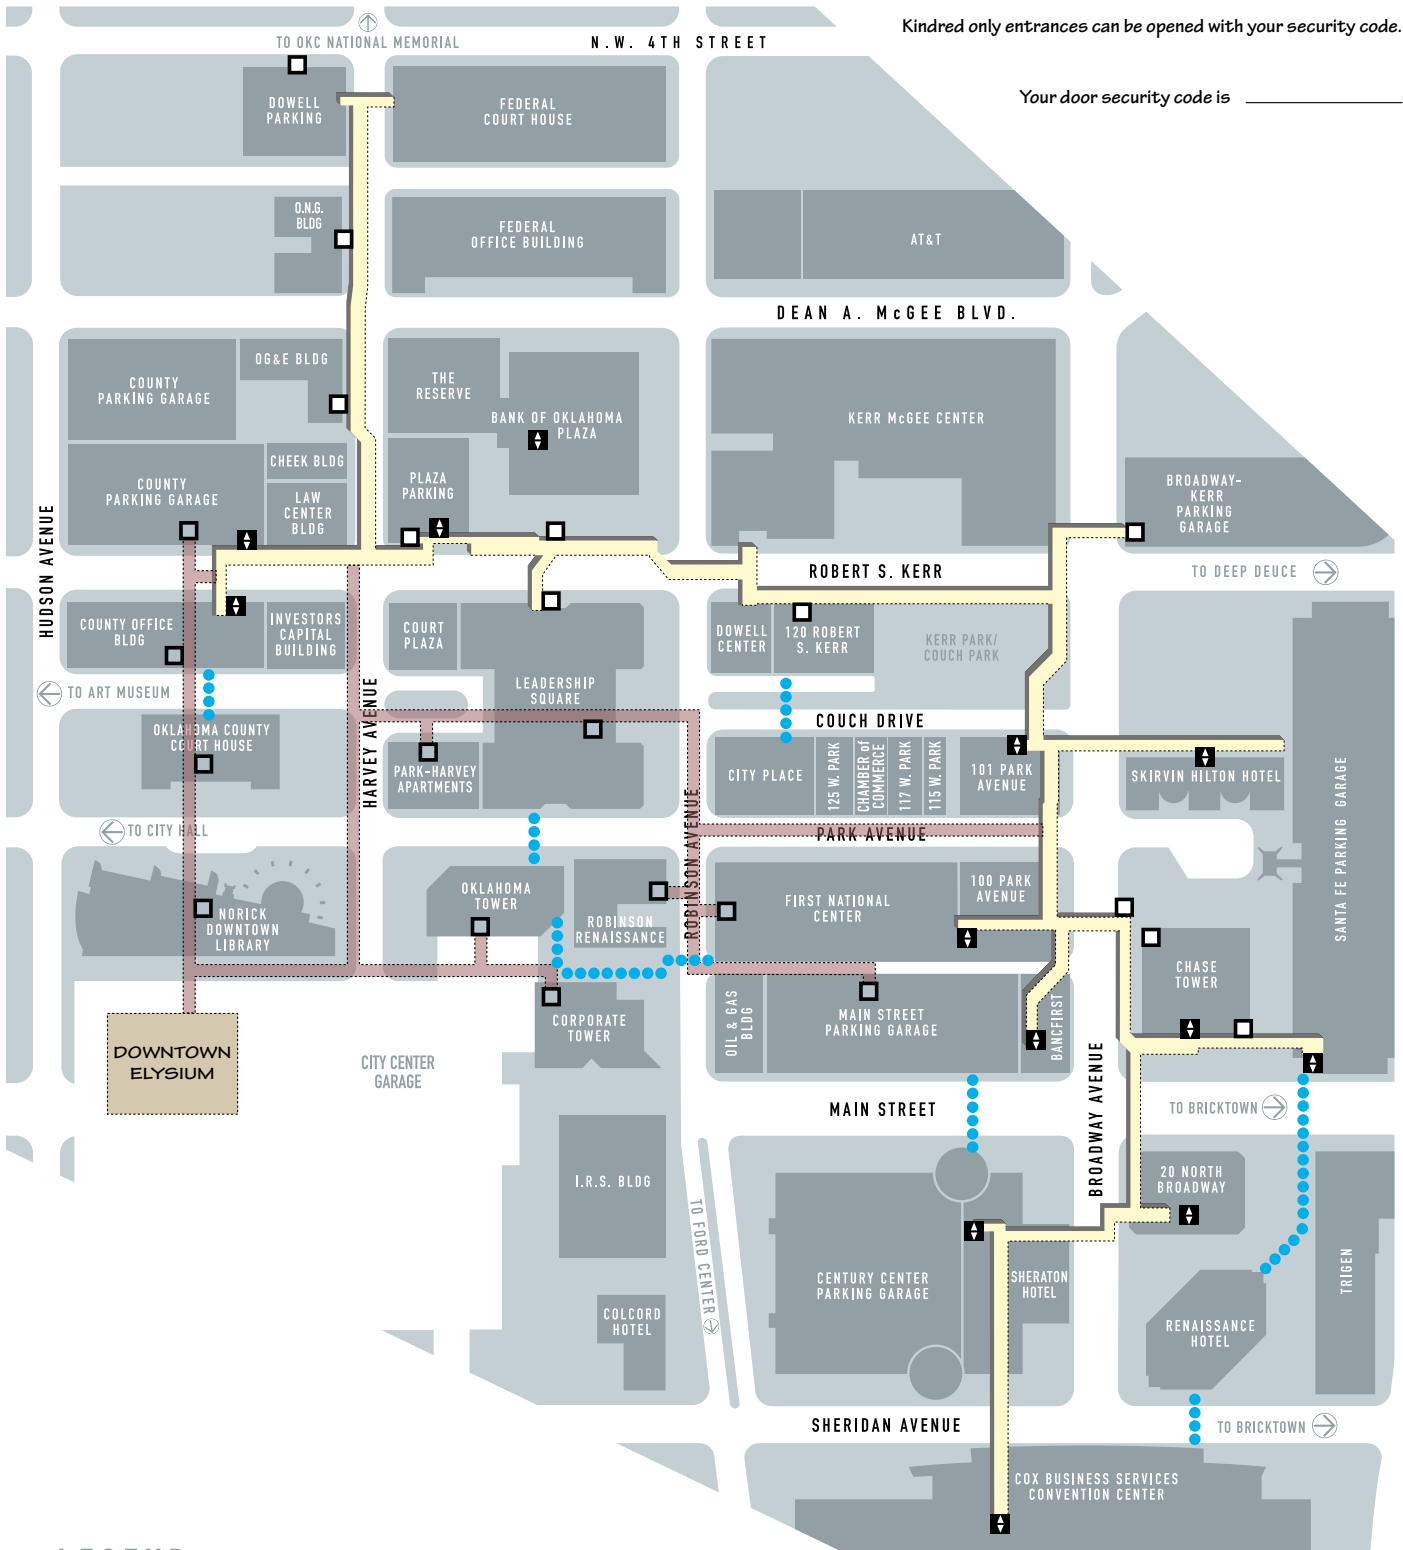

# Oklahoma City Underground

Kindred only entrances can be opened with your security code.

Your door security code is \_\_\_\_\_

## LEGEND

- MORTAL UNDERGROUND
- KINDRED UNDERGROUND
- ELEVATOR ACCESS
- BUILDING ACCESS
- KINDRED ONLY ACCESS
- SKYWALKS

## LEGEND

- MORTAL UNDERGROUND
- KINDRED UNDERGROUND

ELEVATOR ACCESS

BUILDING ACCESS

KINDRED ONLY ACCESS

SKYWALKS